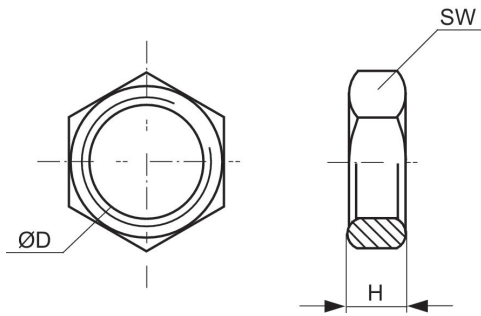

Thread connection

M20x1,5

Delivery unit

10 piece

Material

Part No.

1823300009

Hexagonal nut for panel installation

1823300009

Valve
accessories

2024-08-06

Dimensions

Part No.	$\varnothing D$	H	SW
1823300028	M12x1	4	17
1823300009	M20x1,5	6	24